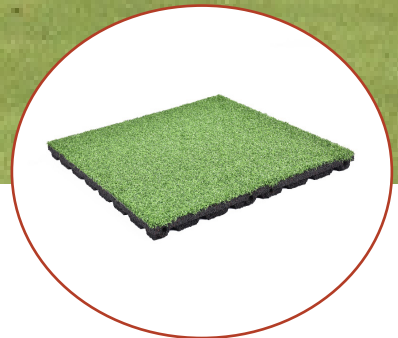

# Aslon® Safe & Soft Multiplay tile

Aslon Multiplay tile is a type of artificial grass tile that is ideal for playing on. To give the floor a playful look, the tiles are available in six different colours. By combining the colours it is easy to create a cheerful floor. In addition to the six colours, it is also possible to apply logos, images or numbers in artificial grass.

The replacement of tiles in the event of vandalism is also a lot easier instead of artificial turf on a roll.

Aslon Multiplay tiles are suitable for sport and play and have been tested for fall heights; Head Injury Criterion (HIC). The Aslon multiplay tiles comply with the strictest requirements for fall protection according to EN 1177:2018 en EN 1176:2017.

## Pin/ hole connection

The Aslon Multiplay tile can be supplied with a pin/ hole connection. There are four holes in the tile on two sides. Four plastic pins are placed in these four holes, connecting the tiles to each other.

## Specifications:

Colours: black  
red  
green  
yellow  
white  
blue

Sizes: 500x250 mm  
500x500 mm  
1.000x1.000 mm

Thickness: 25 mm, 30 mm,  
45 mm, 65 mm  
en 100 mm