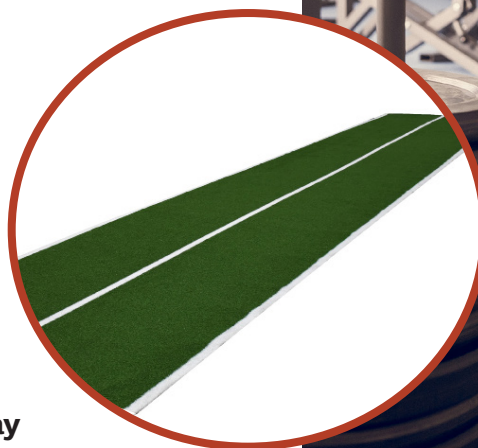

RUBBER

Aslon® sprintrack

Aslon® Sprintracks are specially developed for intensive use. The combination of short fiber and a high density in the tracks results in a hard wearing sport floor and a comfortable and durable surface for the sport fanatics. In our assortment we have a standard sprintrack with lines and a sprintrack with START 1-10.

We are able to supply customized sprintracks. By incorporating a logo or design in artificial grass, the interior of a health club or gym can be in your own style. Logos and designs are tufted into artificial grass. This makes our sprintracks extremely hard wearing and durable.

Colors: sprintrack with lines: green, blue, red and black
sprintrack design: green and black
sprintrack custom made: on demand

Width: 2 m | 4 m

Length: 10 m | 15 m | 25 m

High density mat | Few seams | Easy to lay
Low-maintenance | Colours are easy to combine

Aslon Rubber is aware that the welfare of our planet deserves all of our attention. The following generations must be able to live in a healthy environment. For this reason, we make all of our products out of recycled granulated rubber obtained from items such as scrap car tyres. This enables us to preserve valuable raw materials and minimise energy consumption and the emission of harmful substances.