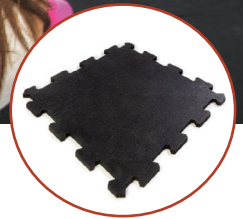

DIY

Aslon[®] Puzzle matten

The rubber puzzle mats are perfect for absorbing vibrations and preventing damage to underlying floors.

The puzzle design allows the mats to be easy to install and easy to remove. The mats are available in the dimensions 478 x 478 x 8 mm. To complete your floor, corner pieces and side pieces are also available.

The puzzle mats are suitable as a garage floor, sports floor and under apparatus or other equipment.

Specifications:

Colours:
black

Sizes:
478 x 478 x 8 mm

Benefits:

- ✓ easy to fit
- ✓ seamless floor
- ✓ demountable so ideal for temporary use
- ✓ anti-slip
- ✓ 100% recyclebar