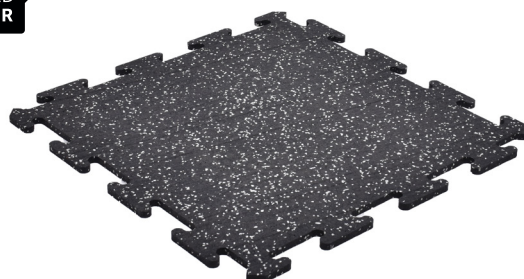

ASLON® PUZZLE MATS

Puzzle mats are perfect as floor coverings used in various environments, such as home gyms, garages, or as acoustic mats under instruments or other equipment. They help absorb vibrations and prevent damage to the underlying floor.

The puzzle mat is made from high-quality rubber that is resistant to wear, deformation, and tearing. They maintain their shape and structure even after intensive use.

EASY TO INSTALL

Thanks to the puzzle interlocking system, the puzzle mats are easy to install and suitable for both permanent and temporary flooring. In addition, they can be moved or removed if necessary without causing any damage to the floor.

SPECIFICATION

Colours	black, black with 10% EPDM speckles
Sizes	485 x 485 mm
Thickness	8 mm | 10 mm | 16 mm

SCHOK-ABSORBING

The mats effectively absorb impact and vibrations.

EASY TO INSTALL

Thanks to the puzzle interlocking system, the mats are suitable for both permanent and temporary flooring.

SUSTAINABLE

The mats are made from recycled rubber granulate and are fully recyclable after use.

CONTACT

✉ sales@aslon-rubber.com

🌐 www.aslon-rubber.com

📷 [@aslonrubber](https://www.instagram.com/aslonrubber)